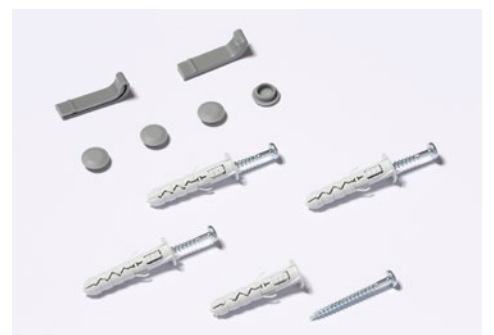

# Professional board 96114

- Professional board with high-quality white-enamelled writing surface made of e<sup>3</sup> ceramic steel
- 30-year guarantee on the writing surface.
- Extremely easy to write on with drywipe whiteboard markers
- Optimum durability, scratch-proof and break-proof, colour-fast
- Magnetic writing surface, 99.9 % recyclable
- High-quality extruded aluminium frame with plastic corners for maximum stability
- Practical 30 cm tray for accessories
- Complete with mounting set for portrait or landscape mounting

# Professional board 96114

Practical tray for whiteboard markers and accessories

DAHLE Professional Board - Easy to mount with four screws

Practical tray for whiteboard markers and accessories

Easy-care surface for fast cleaning

Writing surface made of high-quality e<sup>3</sup> ceramic steel for use with dry-wipeable whiteboard markers