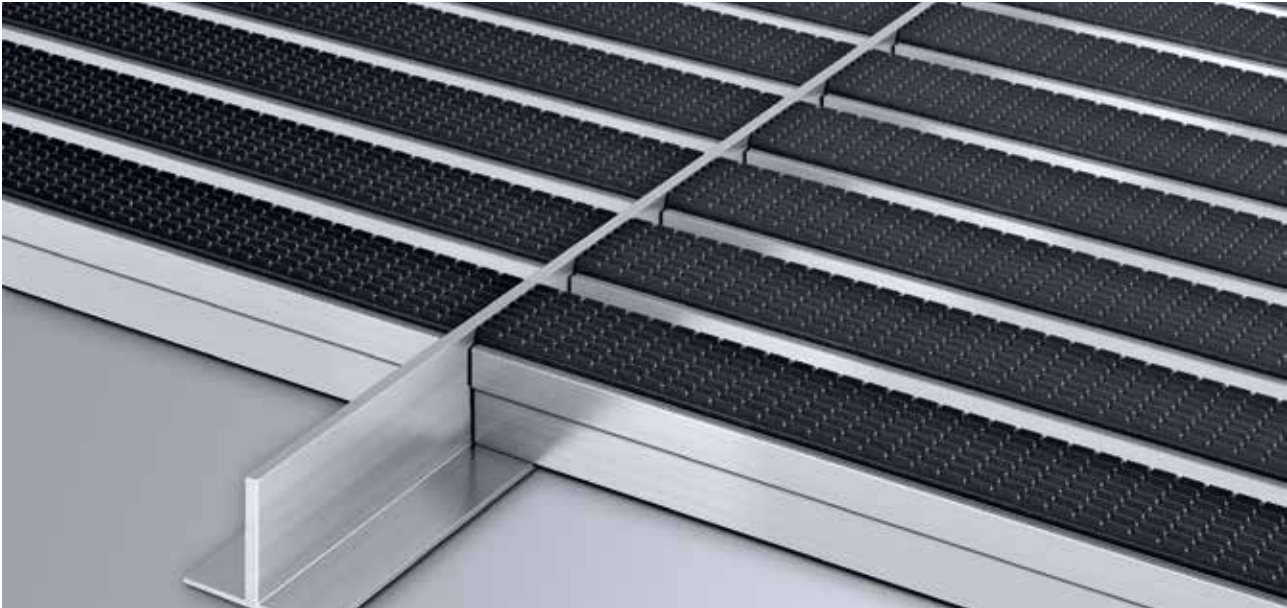

# Model T22

**Description**

Aluminium profile for creating visual separation of adjacent entrance mats. Available for mat heights of 17 and 22 mm.

Outside  
(Zone 1)

Inside and  
outside (co-  
vered, Zone 2)

# Model T22

<b>Description</b>	Aluminium profile for creating visual separation of adjacent entrance mats. Available for mat heights of 17 and 22 mm.
<b>Approx. material thickness (mm)</b>	1,2
<b>Height (mm)</b>	22
<b>Model</b>	T22