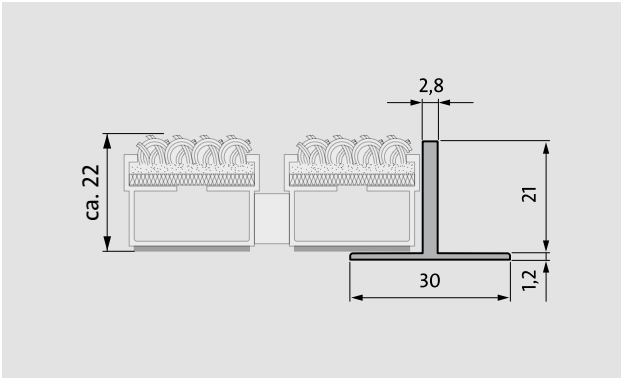

# Model T22

**Description**

Aluminium profile for creating visual separation of adjacent entrance mats. Available for mat heights of 17 and 22 mm.

Outside  
(Zone 1)

Inside and  
outside (co-  
vered, Zone 2)

# Model T22

<b>Description</b>	Aluminium profile for creating visual separation of adjacent entrance mats. Available for mat heights of 17 and 22 mm.
<b>Approx. material thickness (mm)</b>	1,2
<b>Height (mm)</b>	22
<b>Model</b>	T22