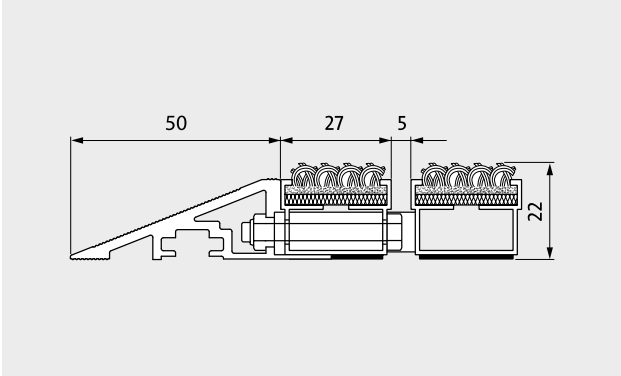

Model A17

Description
With its gradient, the ramp edge guarantees stumble-free access onto the mat. For DIPLOMAT entrance mats (heights 10, 17 and 22 mm) that are mounted on finished floors at ground level. With profiled tread surface. Material: Aluminium

Outside (Zone 1)

Indoor and outdoor (covered, Zone 1+2)

Model A17

Description	With its gradient, the ramp edge guarantees stumble-free access onto the mat. For DIPLOMAT entrance mats (heights 10, 17 and 22 mm) that are mounted on finished floors at ground level. With profiled tread surface. Material: Aluminium
Technical details	Versions: installed 1-side along the width, 2-sided along the width or all round

Approx. material thickness (mm)	1,5
Height (mm)	17
Normmatte H x B x T in mm	nicht verfügbar
Model	A17

Subject to technical modifications