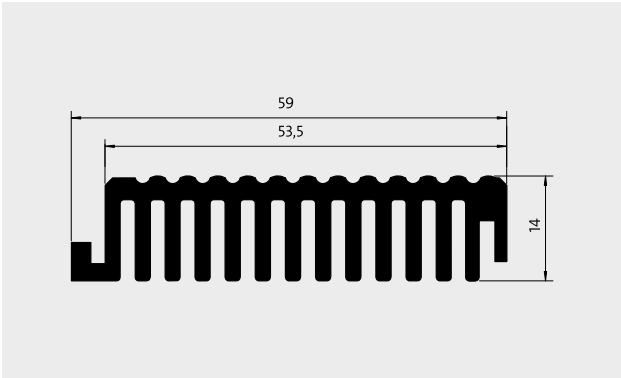

## Model 14 mm

**Description**

The emco adjustment profile is made of solid rubber and can be cut to size and glued to the mat profile allowing the mat to be adapted perfectly to suit the mat well.

Indoor and outdoor (covered, Zone 1+2)

## adjustment profile emco AVIATOR

---

### Model 14 mm

<b>Description</b>	The emco adjustment profile is made of solid rubber and can be cut to size and glued to the mat profile allowing the mat to be adapted perfectly to suit the mat well.	<b>Approx. material thickness (mm)</b>	50
		<b>Model</b>	14 mm