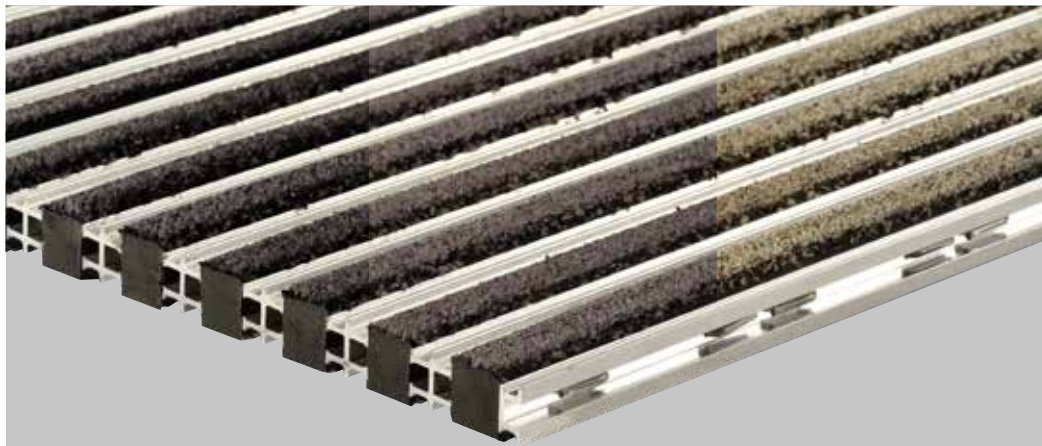

... in anthracite

... in grey

emco TWINGUARD nylon pile
Nylon pile in black