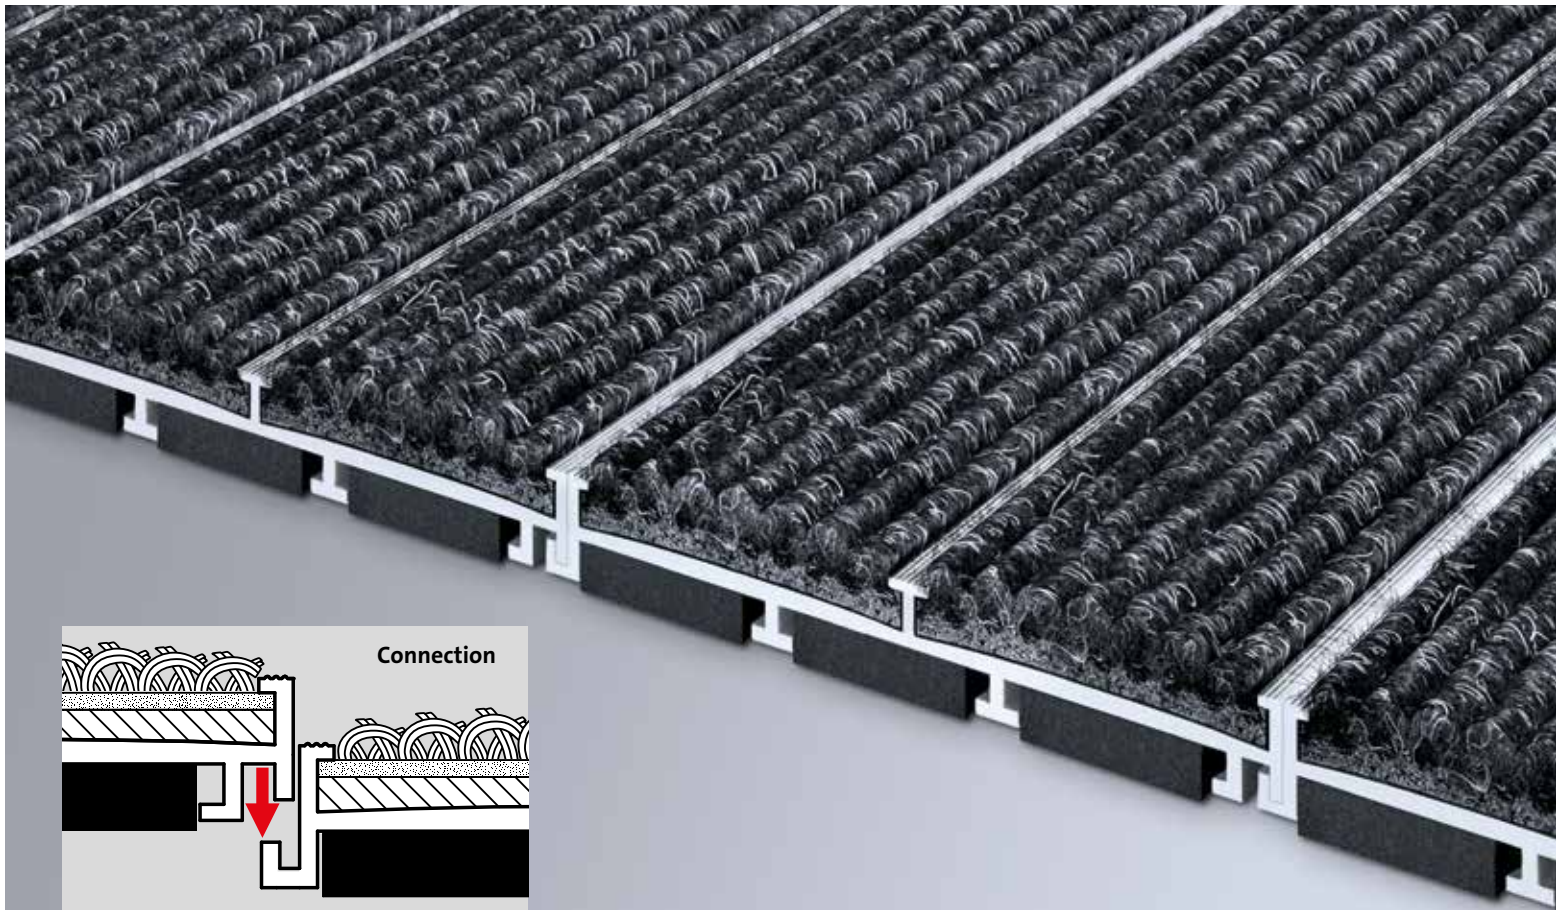

emco TWINGUARD

emcoTWINGUARD ensures excellent performance and a stand-out look in very busy locations. The mat absorbs coarse and fine dirt as well as moisture, and the inserts can be used on both sides – which means double the service life.

emco AVIATOR is the right choice when a simple, fast and precise installation is required – simply using a clip-together connection.

emco AVIATOR

The particularly wide and strong profile in lengths of 1500 and 2200 mm provides high dirt absorption and makes the system the perfect choice for heavily frequented areas. It is available in two colours for a more individual look.

Thanks to the double profile and practical clip-together connection, simple, fast and precise assembly is guaranteed. The only requirement is an even, flat mat well.

The mat is highly resilient, has extra-high and -wide walking-sound insulation and is easy to clean with a vacuum cleaner.

emco AVIATOR 12

Profile length	Height	Width
1.500 mm	12 mm	110 mm
2.200 mm		

emco AVIATOR 17

Profile length	Height	Width
1.500 mm	17 mm	104 mm
2.200 mm		

emcoGS17

The mat for extremely busy locations

Top performance: the emcoGS17 entrance mat combines the tried-and-tested design of an emco entrance mat with a closed function for indoor and outdoor use. Any geometric form can be produced, making a completely bespoke design possible. The integrated scraper bar ensures the reliable removal of coarse dirt.