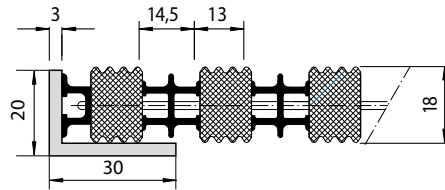

The wiping strips are available in two different widths.

emcoTWINGUARD 18 nylon pile (NF) & aluminium

Black Anthracite Grey

emcoTWINGUARD 18 rubber (G) & aluminium

Profile in Bronze colour

Profile in Gold Ms colour