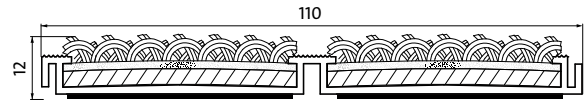

emco AVIATOR 12

Profile length	Height	Width
1.500 mm	12 mm	110 mm
2.200 mm