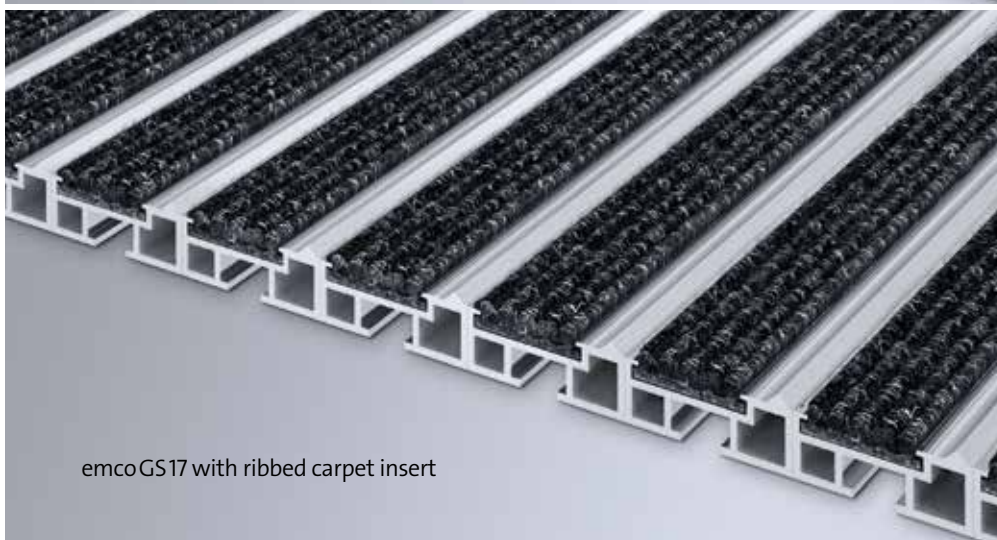

Thanks to the double profile and practical clip-together connection, simple, fast and precise assembly is guaranteed. The only requirement is an even, flat mat well.

The mat is highly resilient, has extra-high and -wide walking-sound insulation and is easy to clean with a vacuum cleaner.

emco **GS17**

This closed-version system alternative for buildings with very high footfall is particularly good at absorbing coarse dirt – this is ensured by rigid aluminium profiles and weather-proof profiled rubber inserts. Mat height is 17 mm.

Type	Insert	Approx. height (mm)
GS17 R	Ribbed carpet	17
GS17 G	Rubber	17

emco GS17 with rubber insert

GS17 G

emco GS17 with ribbed carpet insert

GS17 R

Certificates

Awards

Memberships/associations