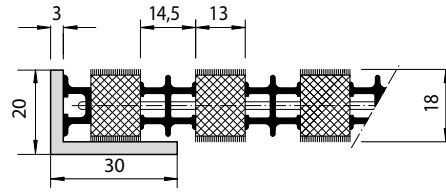

emco **Modular/Closed**

**Closed systems for
extremely busy locations**

Designing clean entrances.

emco **TWINGUARD**

The entrance mat as a design element

The emco TWINGUARD entrance mat is ideally suited to being a deliberate design element in your entrance area, as its alternating nylon-pile rubber wiping strips and aluminium or brass scraping profiles create an attractive look. In addition, both the profiles and the inserts are available in different colours. Last but by no means least, the mat provides great functionality.

The wiping strips are available in two different widths.

emcoTWINGUARD 18 nylon pile (NF) & aluminium

Black Anthracite Grey

emcoTWINGUARD 18 rubber (G) & aluminium

Profile in Bronze colour

Profile in Gold Ms colour