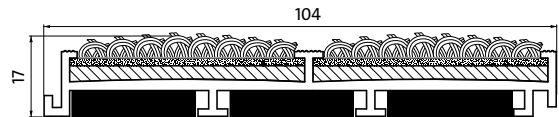

emco AVIATOR is the right choice when a simple, fast and precise installation is required – simply using a clip-together connection.

emco AVIATOR

The particularly wide and strong profile in lengths of 1500 and 2200 mm provides high dirt absorption and makes the system the perfect choice for heavily frequented areas. It is available in two colours for a more individual look.

Thanks to the double profile and practical clip-together connection, simple, fast and precise assembly is guaranteed. The only requirement is an even, flat mat well.

The mat is highly resilient, has extra-high and -wide walking-sound insulation and is easy to clean with a vacuum cleaner.

emco AVIATOR 12

Profile length	Height	Width
1.500 mm	12 mm	110 mm
2.200 mm		

emco AVIATOR 17

Profile length	Height	Width
1.500 mm	17 mm	104 mm
2.200 mm		

emcoGS17

The mat for extremely busy locations

Top performance: the emcoGS17 entrance mat combines the tried-and-tested design of an emco entrance mat with a closed function for indoor and outdoor use. Any geometric form can be produced, making a completely bespoke design possible. The integrated scraper bar ensures the reliable removal of coarse dirt.