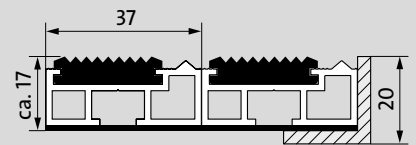

emco AVIATOR 12

Profile length	Height	Width
1.500 mm	12 mm	110 mm
2.200 mm		

emco AVIATOR 17

Profile length	Height	Width
1.500 mm	17 mm	104 mm
2.200 mm		

emcoGS17

The mat for extremely busy locations

Top performance: the emcoGS17 entrance mat combines the tried-and-tested design of an emco entrance mat with a closed function for indoor and outdoor use. Any geometric form can be produced, making a completely bespoke design possible. The integrated scraper bar ensures the reliable removal of coarse dirt.

emco **GS17**

This closed-version system alternative for buildings with very high footfall is particularly good at absorbing coarse dirt – this is ensured by rigid aluminium profiles and weather-proof profiled rubber inserts. Mat height is 17 mm.

Type	Insert	Approx. height (mm)
GS17 R	Ribbed carpet	17
GS17 G	Rubber	17

emco GS17 with rubber insert

GS17 G

emco GS17 with ribbed carpet insert

GS17 R

Certificates

Awards

Memberships/associations