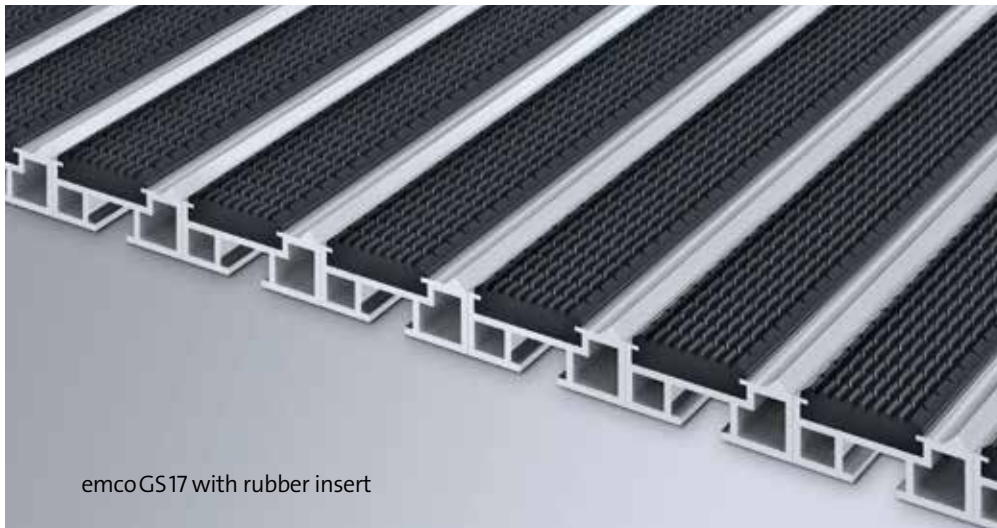

GS17 R

emco **GS17**

This closed-version system alternative for buildings with very high footfall is particularly good at absorbing coarse dirt – this is ensured by rigid aluminium profiles and weather-proof profiled rubber inserts. Mat height is 17 mm.

Type	Insert	Approx. height (mm)
GS17 R	Ribbed carpet	17
GS17 G	Rubber	17

GS17 G