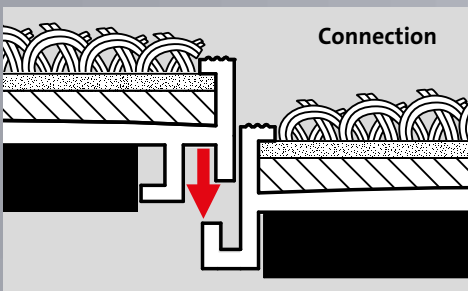

emco AVIATOR is the right choice when a simple, fast and precise installation is required – simply using a clip-together connection.

emco AVIATOR

The particularly wide and strong profile in lengths of 1500 and 2200 mm provides high dirt absorption and makes the system the perfect choice for heavily frequented areas. It is available in two colours for a more individual look.

Thanks to the double profile and practical clip-together connection, simple, fast and precise assembly is guaranteed. The only requirement is an even, flat mat well.

The mat is highly resilient, has extra-high and -wide walking-sound insulation and is easy to clean with a vacuum cleaner.

emco AVIATOR 12

Profile length	Height	Width
1.500 mm	12 mm	110 mm
2.200 mm		

emco AVIATOR 17

Profile length	Height	Width
1.500 mm	17 mm	104 mm
2.200 mm		

emcoGS17

The mat for extremely busy locations

Top performance: the emcoGS17 entrance mat combines the tried-and-tested design of an emco entrance mat with a closed function for indoor and outdoor use. Any geometric form can be produced, making a completely bespoke design possible. The integrated scraper bar ensures the reliable removal of coarse dirt.