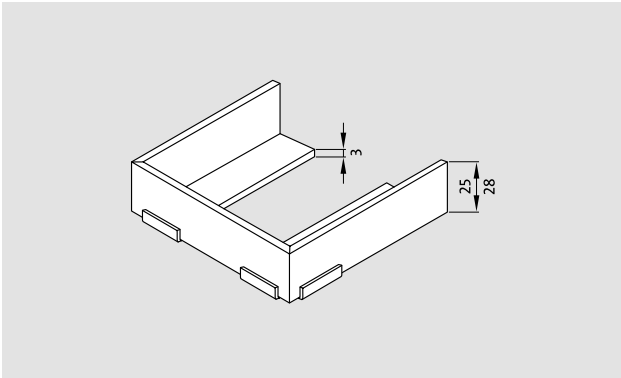

### Description

Pre-assembled version with angled profile dimensions of 25 x 28 x 3 mm or 28 x 25 x 3 mm suitable for swimming pool gratings with construction heights of 22 and 25 mm. For straight profiles only.