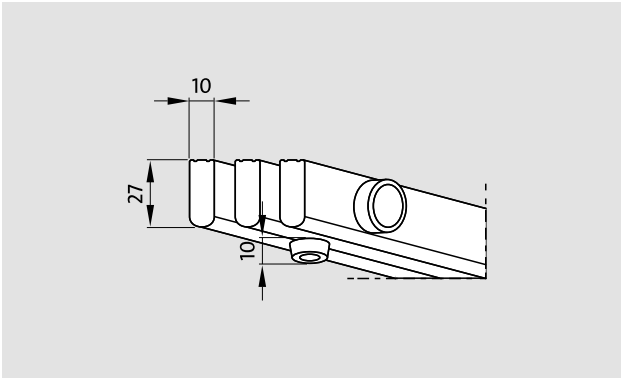

# Model 772

**Description**

Rigid floor grating. Safe, stable and sound workmanship. Its high specific weight prevents the floor grating from floating in water. Special shapes that are circular or with angles available.

# Model 772

<b>Material</b>	<p>High quality, extremely hard-wearing plastic, with UV absorber.</p> <p>Entirely corrosion-free and resistant to chlorine, sea water and spa water.</p> <p>No need for any metal parts; surface enclosed on all sides to provide maximum hygiene.</p>
<b>Support chassis</b>	<p>Full profile (27 x 10 mm)</p> <p>Underside of grating equipped with 10 mm-high rubber feet</p>
<b>Finish</b>	<p>Flat upper profile surface with safety profile seal (SPS).</p>
<b>Profile spacing:</b>	<p>&lt; 8 mm in accordance with DIN EN 13451-1 and DIN EN 16582-1 (to prevent areas where fingers could become trapped)</p>
<b>Height (mm)</b>	<p>37</p>
<b>Connection</b>	<p>Fibre-glass reinforced polyester pipes as connection elements</p>
<b>Comment</b>	<p>Water drainage</p>
<b>Special shapes</b>	<p>Yes</p>
<b>Water drainage</b>	<p>Yes</p>
<b>Usage area</b>	<p>Public shower areas</p> <p>Barrier-free shower areas</p> <p>Footbaths</p>
<b>Dimensions</b>	<p>Produced to fit width and depth perfectly without the need for alignment profiles</p>
<b>Properties</b>	<p>Aesthetically pleasing</p> <p>Good water drainage</p> <p>Corrosion-free</p> <p>Excellent non-slip properties</p>