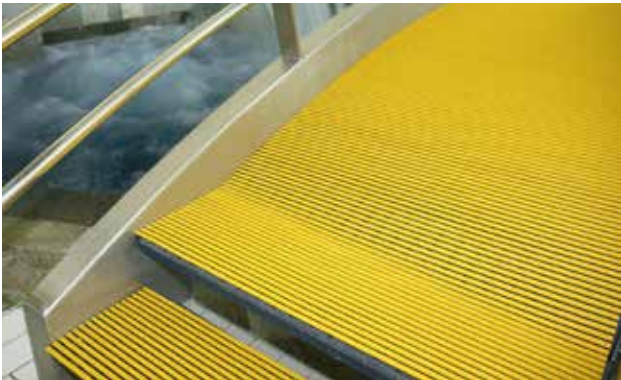

Model 601

Description

Roll-up mat with water drainage on all sides and offering maximum hygiene, for laying on the floor

Colours

Cream

Yellow

Red

blue

grey

Orange

Model 601

Material	Upper and lower bars made from soft PVC, securely bonded. Upper bar also profiled Entirely corrosion-free and resistant to chlorine, sea water and spa water.
Height (mm)	14.5
Slip resistance	Non-slip in accordance with DIN 51097, classification C - tested by the „Institut der Säurefließner-Vereinigung“ (Säurefließner consortium)
Comment	Note: Hygiene mats are only conditionally suitable for installation underwater!
Cut	max. 1200 mm
Usage area	Indoor and outdoor pools Adventure pools and thermal baths Sports centres Schools Saunas Rehabilitation clinics and hospitals Hotels Shower facilities
Usage area	Dental and chemical laboratories Gastronomy Fitness studios Solariums
Usage area	Passageways on boats, etc.
Usage area	Swimming pools Saunas Showers (bathrooms)
Dimensions	Produced to fit width and depth perfectly without the need for alignment profiles
Properties	Good water drainage UV resistant Also suitable for outdoor areas Prevents both bacteria and fungi growing thanks to antibacterial and fungicidal treatment
Standard width (mm)	600 800 1000