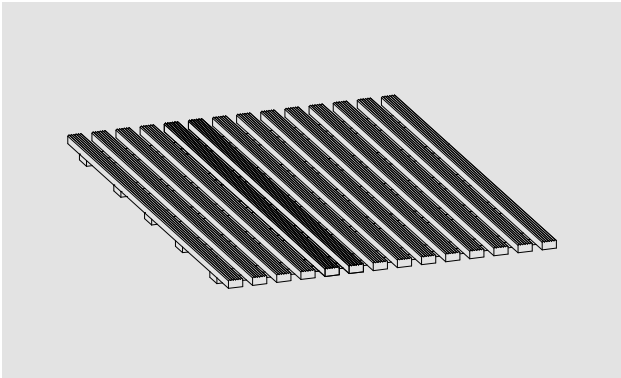

Model 601

Description

Roll-up mat with water drainage on all sides and offering maximum hygiene, for laying on the floor

Colours

Cream

Yellow

Red

blue

grey

Orange

Model 601

Material	Upper and lower bars made from soft PVC, securely bonded. Upper bar also profiled Entirely corrosion-free and resistant to chlorine, sea water and spa water.
Height (mm)	14.5
Slip resistance	Non-slip in accordance with DIN 51097, classification C - tested by the „Institut der Säurefließner-Vereinigung“ (Säurefließner consortium)
Comment	Note: Hygiene mats are only conditionally suitable for installation underwater!
Cut	max. 1200 mm
Usage area	Indoor and outdoor pools Adventure pools and thermal baths Sports centres Schools Saunas Rehabilitation clinics and hospitals Hotels Shower facilities
Usage area	Dental and chemical laboratories Gastronomy Fitness studios Solariums
Usage area	Passageways on boats, etc.
Usage area	Swimming pools Saunas Showers (bathrooms)
Dimensions	Produced to fit width and depth perfectly without the need for alignment profiles
Properties	Good water drainage UV resistant Also suitable for outdoor areas Prevents both bacteria and fungi growing thanks to antibacterial and fungicidal treatment
Standard width (mm)	600 800 1000