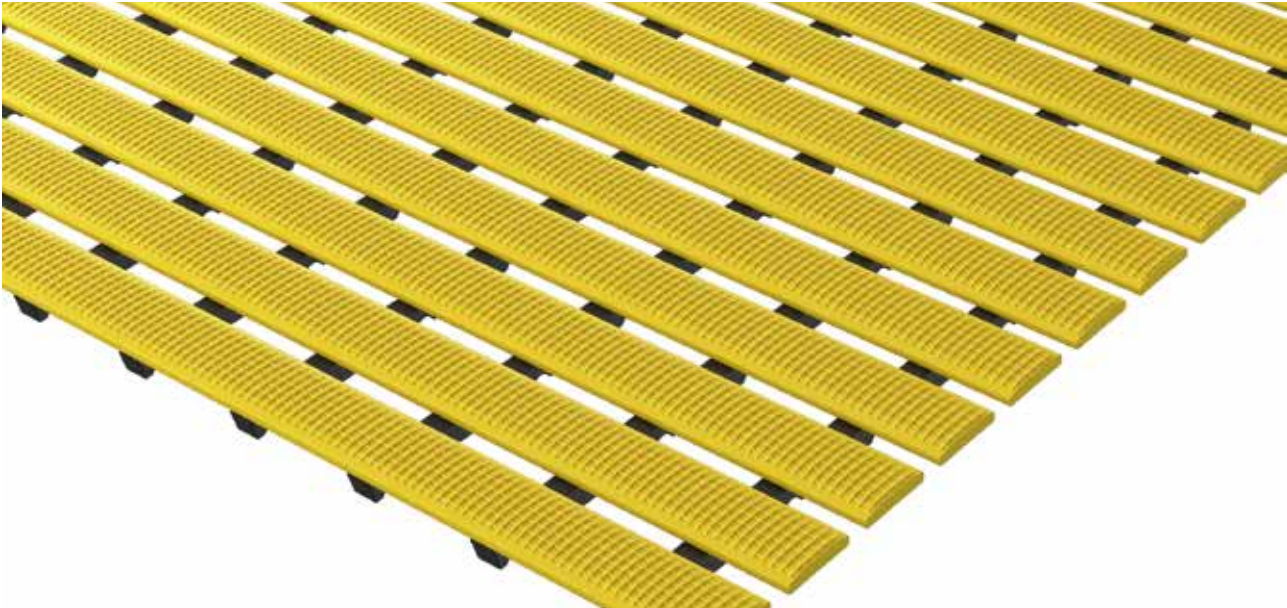

# Model 600

**Description**  
Roll-up mat with water drainage on all sides and offering maximum hygiene, for laying on the floor

# Model 600

Colours

## Model 600

<b>Material</b>	Upper bars made from profiles, extremely hard-wearing hard PVC, lower bar made from black soft PVC, securely bonded  Entirely corrosion-free and resistant to chlorine, sea water and spa water.
<b>Height (mm)</b>	12
<b>Slip resistance</b>	Non-slip in accordance with DIN 51097, classification C - tested by the „Institut der Säurefließner-Vereinigung“ (Säurefließner consortium)
<b>Comment</b>	Note: Hygiene mats are only conditionally suitable for installation underwater!
<b>Cut</b>	max. 2000 mm
<b>Usage area</b>	Indoor and outdoor pools Adventure pools and thermal baths Sports centres Schools Saunas Rehabilitation clinics and hospitals Hotels Shower facilities
<b>Usage area</b>	Dental and chemical laboratories Gastronomy Fitness studios Solariums
<b>Usage area</b>	Passageways on boats, etc.
<b>Usage area</b>	Swimming pools Saunas Showers (bathrooms)
<b>Dimensions</b>	Produced to fit width and depth perfectly without the need for alignment profiles
<b>Properties</b>	Aesthetically pleasing Good water drainage Completely hygienic Prevents athlete's foot Wide choice of colours
<b>Standard width (mm)</b>	600 800 1000

## Model 600