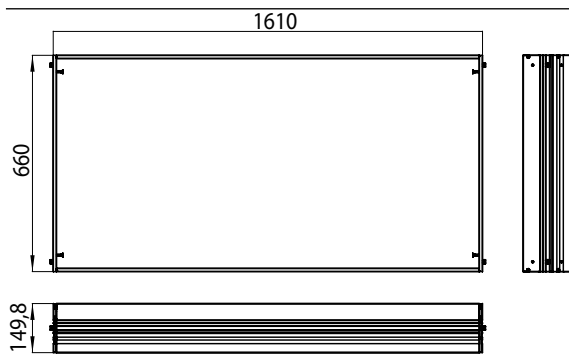

Built-in frame Built-in frame

Art.No.9897 000 23

for 9897 050 29/27/80