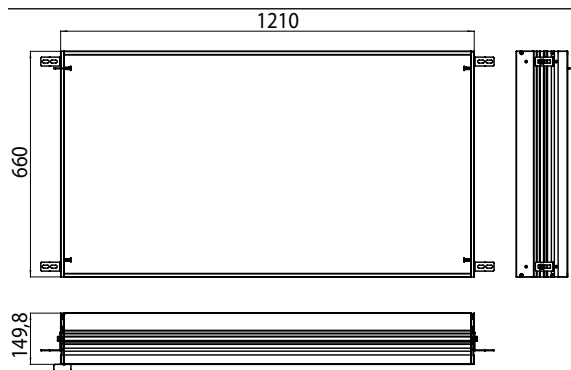

Built-in frame Built-in frame

Art.No.9897 000 22

for 9897 050 35/25/76