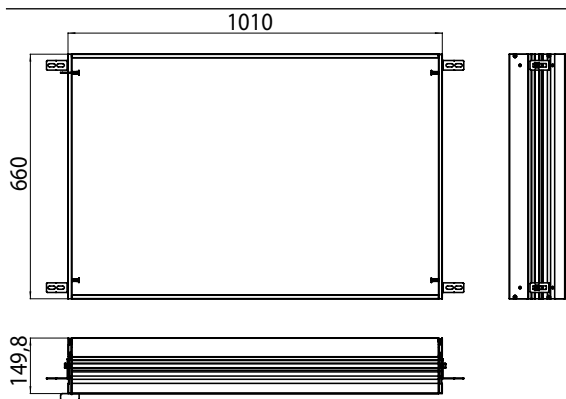

Built-in frame Built-in frame

Art.No.9897 000 21

for 9897 050 34/24/50/51/72/74