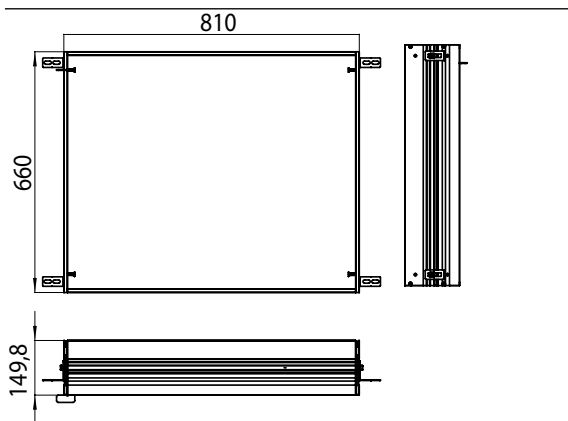

Built-in frame Built-in frame

Art.No.9897 000 08

for 9897 050 33/23/52/53/64/66