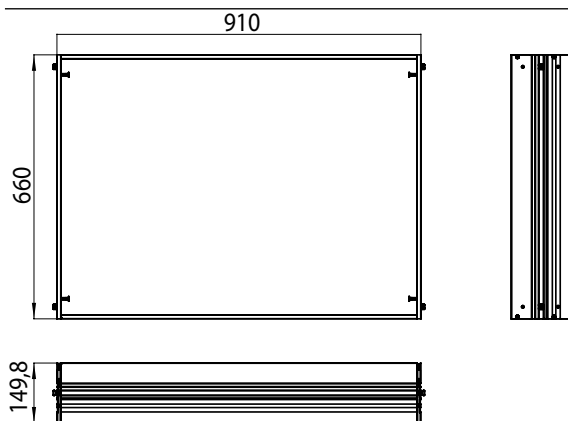

Built-in frame Built-in frame

Art.No.9897 000 07

for 9897 050 07/17/48/49/68/70