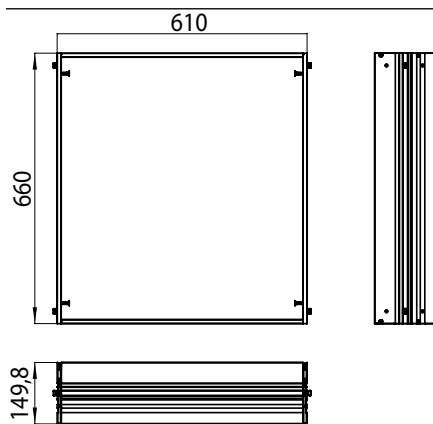

Built-in frame Built-in frame

Art.No.9897 000 06

for 9897 050 06/16/62