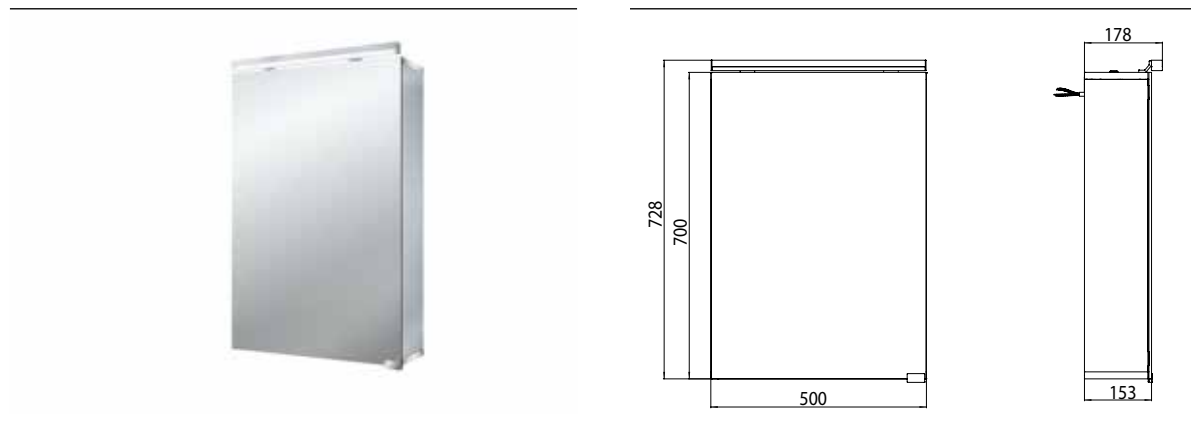

Illuminated mirror cabinet pure (LED), 500 mm, IP 44, 5 W, with washbasin illumination

Art.No.9797 052 86

wall-mounted model, 2 continuously adjustable shelves, 1 door, 1 socket, 1 switch, height: 728 mm, LED-Light (Version with washbasin: 2 sockets, 2 switch)