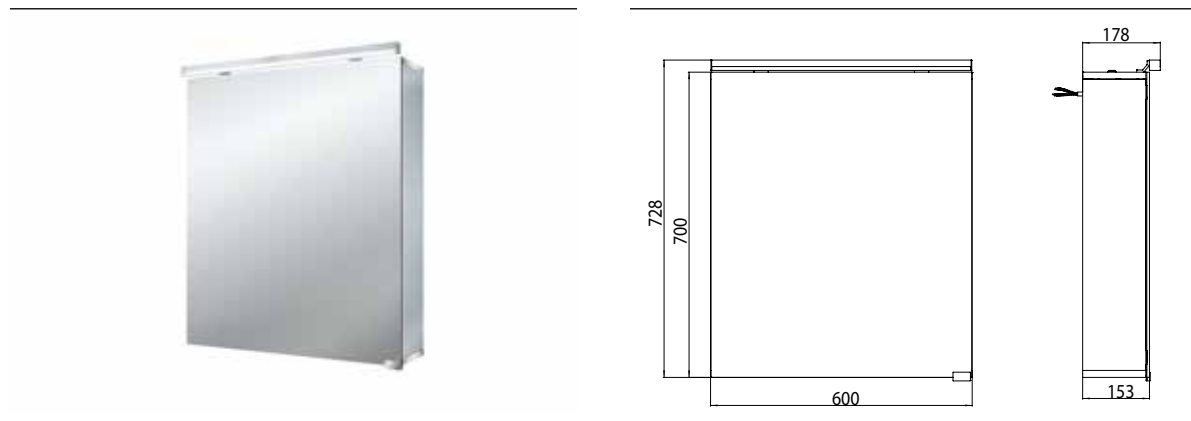

Illuminated mirror cabinet pure (LED), 600 mm, IP 44, 7 W, with washbasin illumination

Art.No.9797 052 85

wall-mounted model, 2 continuously adjustable shelves, 1 door, 1 socket, 1 switch, height: 728 mm, LED-Light