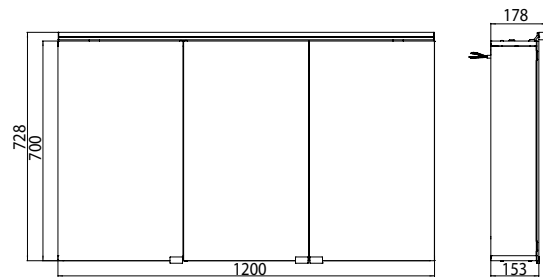

Illuminated mirror cabinet pure (LED), 1.200 mm, IP 44, 15 W, with washbasin illumination

Art.No.9797 052 84

wall-mounted model, 4 adjustable shelves, 3 doors, 1 socket, 1 switch, height: 728 mm, LED-Light
(Version with washbasin illumination: 2 sockets, 2 switch)