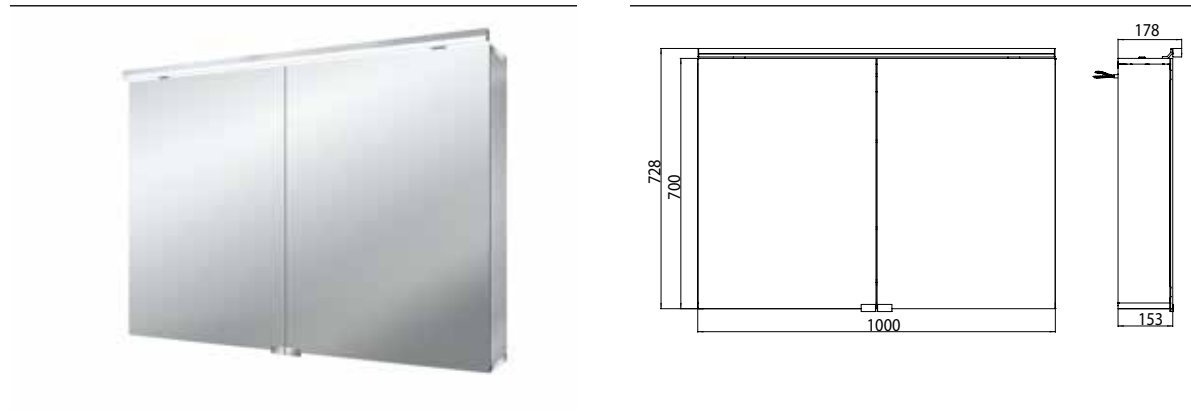

Illuminated mirror cabinet pure (LED), 1.000 mm, IP 44, 12 W, with washbasin illumination

Art.No.9797 052 83

wall-mounted model, 2 adjustable shelves, 2 doors, 1 socket, 1 switch, height: 728 mm, LED-Light
(Version with washbasin illumination: 2 sockets, 2 switch)