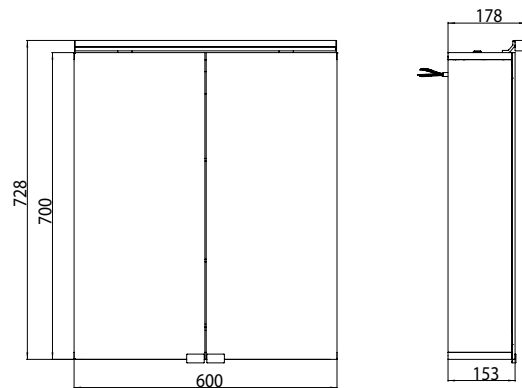

Illuminated mirror cabinet pure (LED), 600 mm, IP 44, 7 W, with washbasin illumination

Art.No.9797 052 81

wall-mounted model, 2 adjustable shelves, 2 doors, 1 socket, 1 switch, height: 728 mm, LED-Light  
(Version with washbasin illumination: 2 sockets, 2 switch)