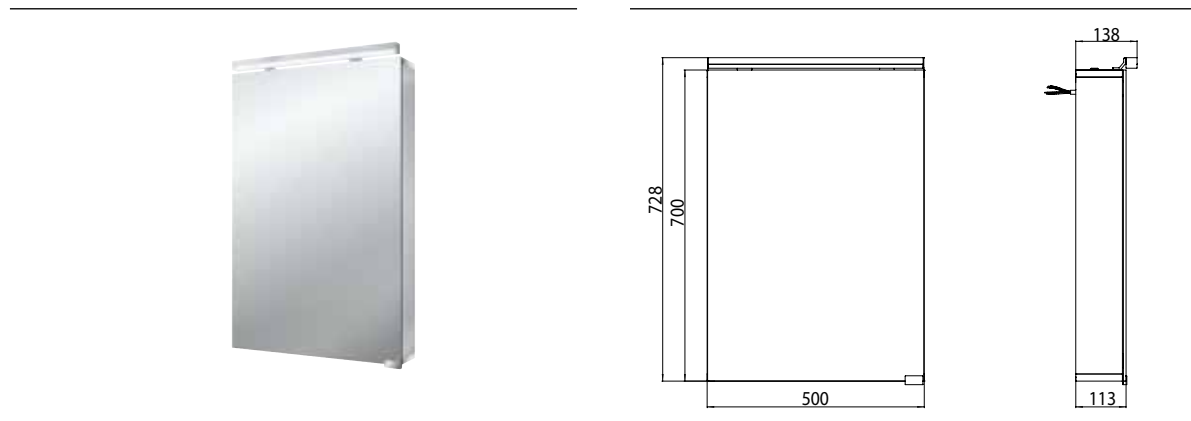

Illuminated mirror cabinet flat (LED), 500 mm, IP 44, 6 W, with washbasin illumination

Art.No.9797 052 68

wall-mounted model, 2 continuously adjustable shelves, 1 door, 1 socket, 1 switch, height: 728 mm, LED-Light (Version with washbasin: 2 sockets, 2 switch)