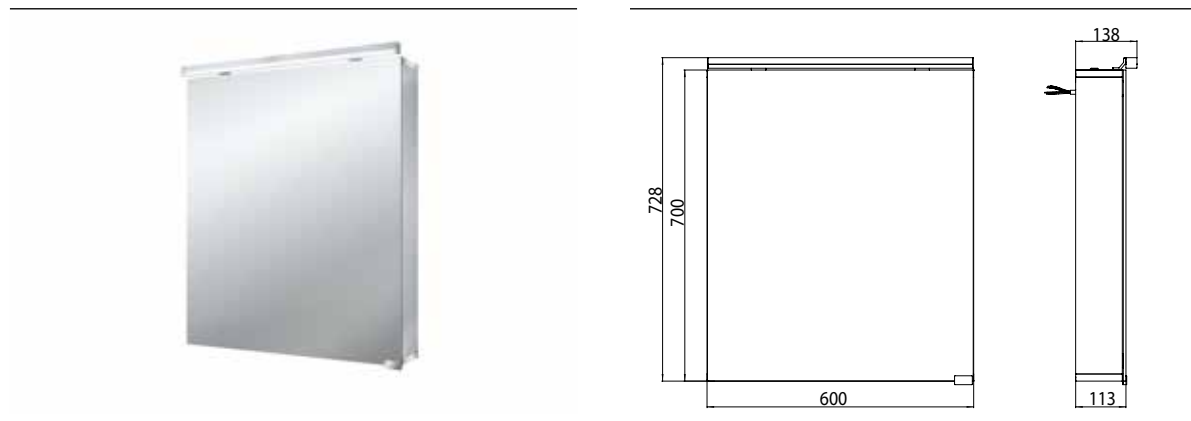

Illuminated mirror cabinet flat (LED), 600 mm, IP 44, 7 W, with washbasin illumination

Art.No.9797 052 67

wall-mounted model, 2 continuously adjustable shelves, 1 door, 1 socket, 1 switch, height: 728 mm, LED-Light (Version with washbasin: 2 sockets, 2 switch)