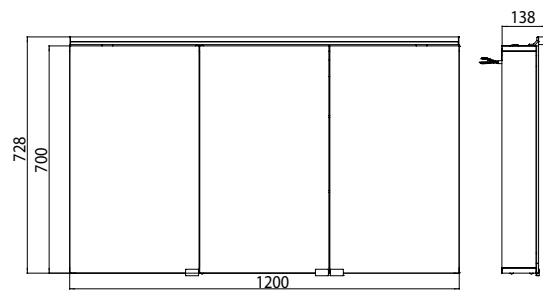

Illuminated mirror cabinet flat (LED), 1.200 mm, IP 44, 15 W, with washbasin illumination

Art.No.9797 052 66

wall-mounted model, 4 adjustable shelves, 3 doors, 1 socket, 1 switch, height: 728 mm, LED-Light
(Version with washbasin illumination: 2 sockets, 2 switch)