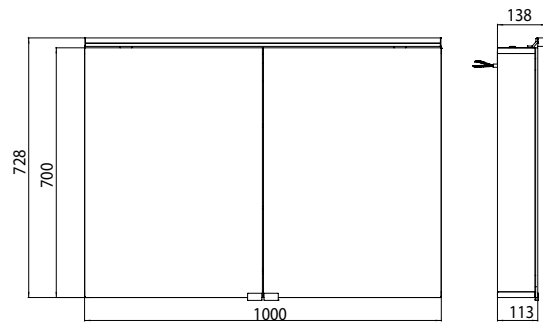

Illuminated mirror cabinet flat (LED), 1.000 mm, IP 44, 12 W, with washbasin illumination

Art.No.9797 052 65

wall-mounted model, 2 adjustable shelves, 2 doors, 1 socket, 1 switch, height: 728 mm, LED-Light  
(Version with washbasin illumination: 2 sockets, 2 switch)