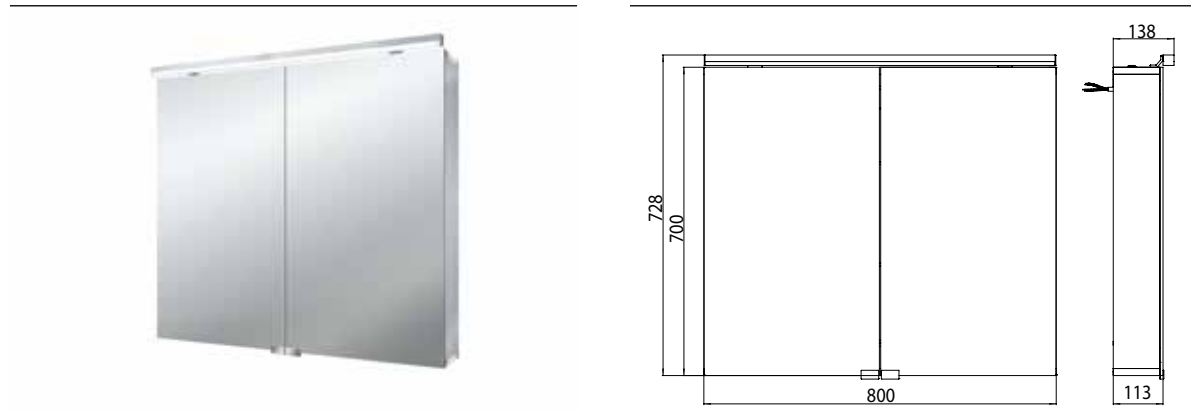

Illuminated mirror cabinet flat (LED), 800 mm, IP 44, 10 W, with washbasin illumination

Art.No.9797 052 64

wall-mounted model, 2 adjustable shelves, 2 doors, 1 socket, 1 switch, height: 728 mm, LED-Light  
(Version with washbasin illumination: 2 sockets, 2 switch)