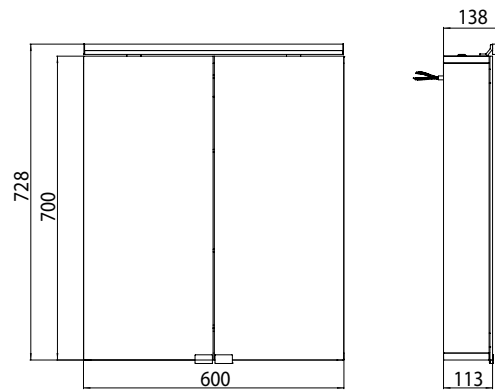

Illuminated mirror cabinet flat (LED), 600 mm, IP 44, 7 W, with washbasin illumination

Art.No.9797 052 63

wall-mounted model, 2 adjustable shelves, 2 doors, 1 socket, 1 switch, height: 728 mm, LED-Light
(Version with washbasin illumination: 2 sockets, 2 switch)