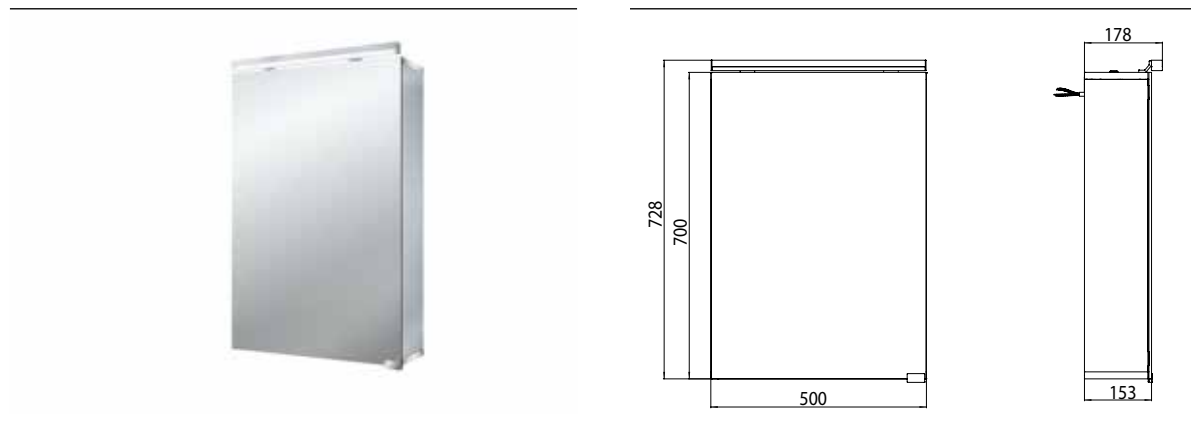

Illuminated mirror cabinet pure (LED), 500 mm, IP 44, 5 W, without washbasin illumination

Art.No.9797 050 86

wall-mounted model, 2 continuously adjustable shelves, 1 door, 1 socket, 1 switch, height: 728 mm, LED-Light (Version with washbasin: 2 sockets, 2 switch)