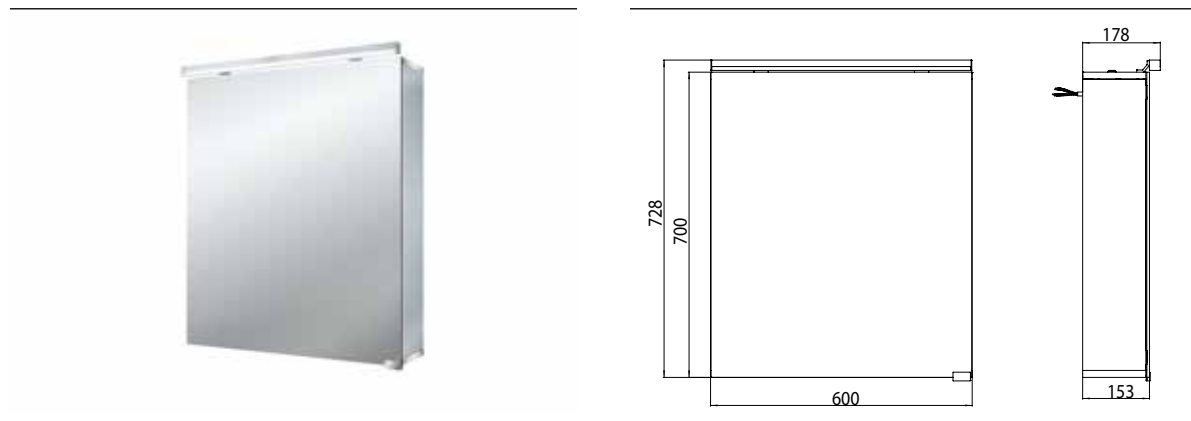

Illuminated mirror cabinet pure (LED), 600 mm, IP 44, 7 W, without washbasin illumination

Art.No.9797 050 85

wall-mounted model, 2 continuously adjustable shelves, 1 door, 1 socket, 1 switch, height: 728 mm, LED-Light