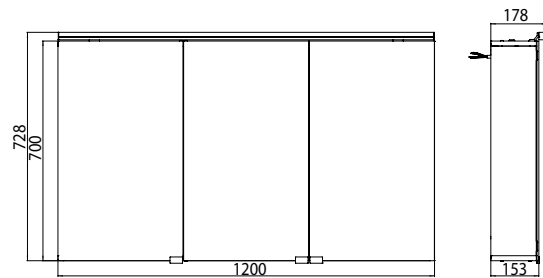

Illuminated mirror cabinet pure (LED), 1.200 mm, IP 44, 15 W, without washbasin illumination

Art.No.9797 050 84

wall-mounted model, 4 adjustable shelves, 3 doors, 1 socket, 1 switch, height: 728 mm, LED-Light
(Version with washbasin illumination: 2 sockets, 2 switch)