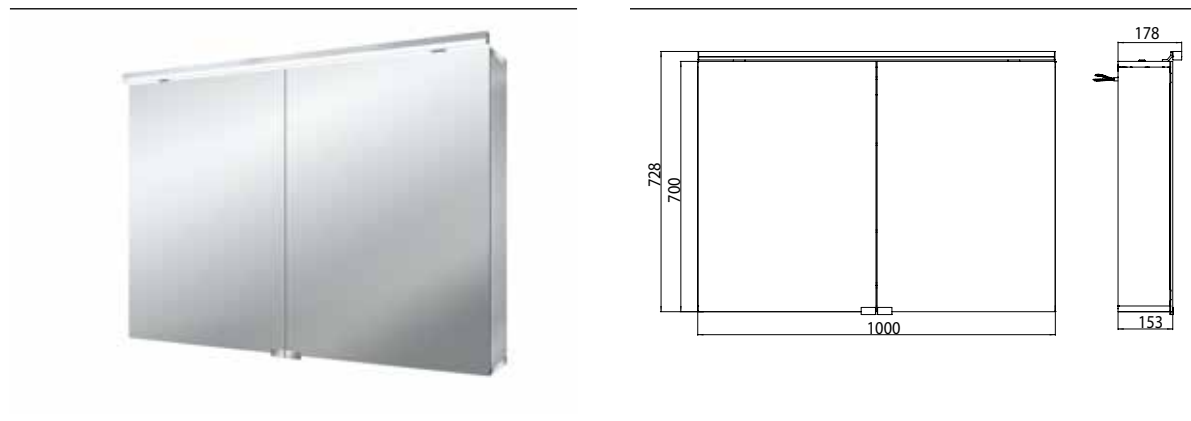

Illuminated mirror cabinet pure (LED), 1.000 mm, IP 44, 12 W, without washbasin illumination

Art.No.9797 050 83

wall-mounted model, 2 adjustable shelves, 2 doors, 1 socket, 1 switch, height: 728 mm, LED-Light
(Version with washbasin illumination: 2 sockets, 2 switch)