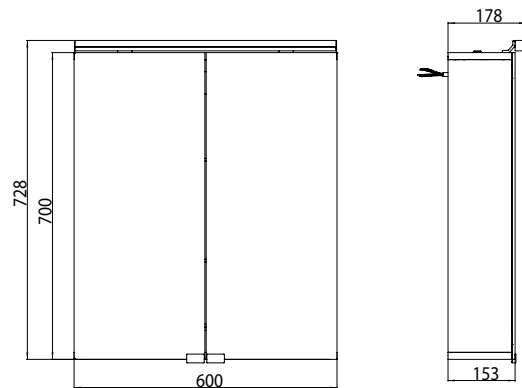

Illuminated mirror cabinet pure (LED), 600 mm, IP 44, 7 W, without washbasin illumination

Art.No.9797 050 81

wall-mounted model, 2 adjustable shelves, 2 doors, 1 socket, 1 switch, height: 728 mm, LED-Light
(Version with washbasin illumination: 2 sockets, 2 switch)