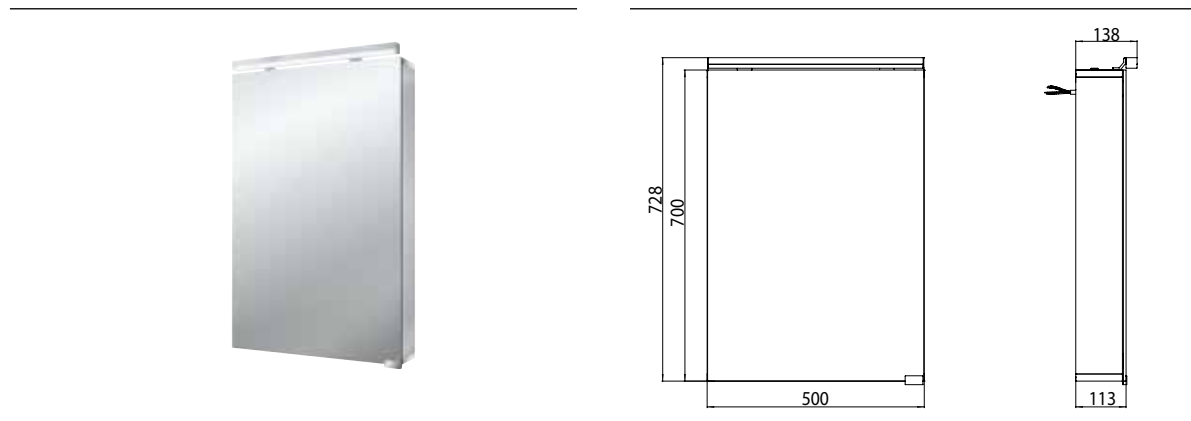

Illuminated mirror cabinet flat (LED), 500 mm, IP 44, 6 W, without washbasin illumination

Art.No.9797 050 68

wall-mounted model, 2 continuously adjustable shelves, 1 door, 1 socket, 1 switch, height: 728 mm, LED-Light (Version with washbasin: 2 sockets, 2 switch)