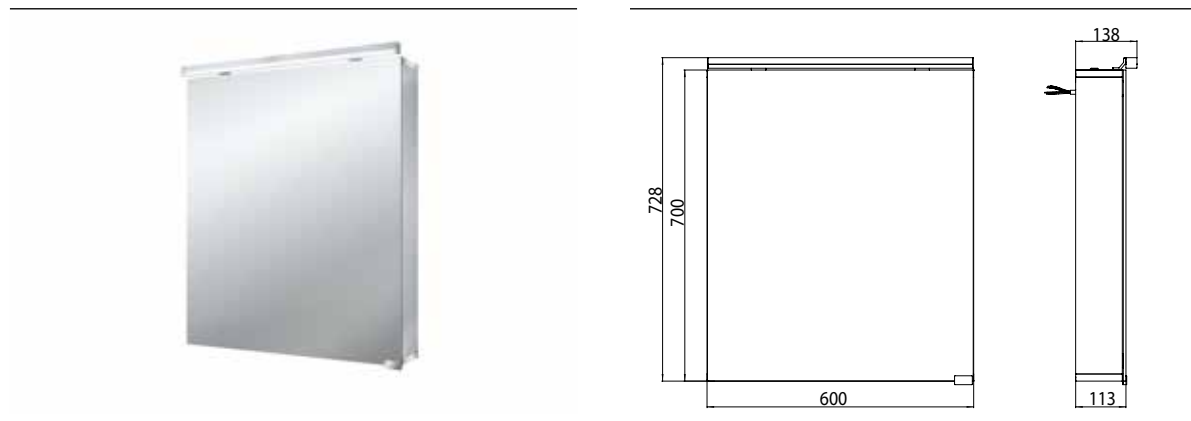

Illuminated mirror cabinet flat (LED), 600 mm, IP 44, 7 W, without washbasin illumination

Art.No.9797 050 67

wall-mounted model, 2 continuously adjustable shelves, 1 door, 1 socket, 1 switch, height: 728 mm, LED-Light (Version with washbasin: 2 sockets, 2 switch)