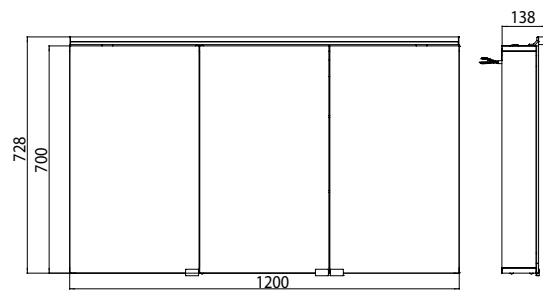

Illuminated mirror cabinet flat (LED), 1.200 mm, IP 44, 15 W, without washbasin illumination

Art.No.9797 050 66

wall-mounted model, 4 adjustable shelves, 3 doors, 1 socket, 1 switch, height: 728 mm, LED-Light
(Version with washbasin illumination: 2 sockets, 2 switch)