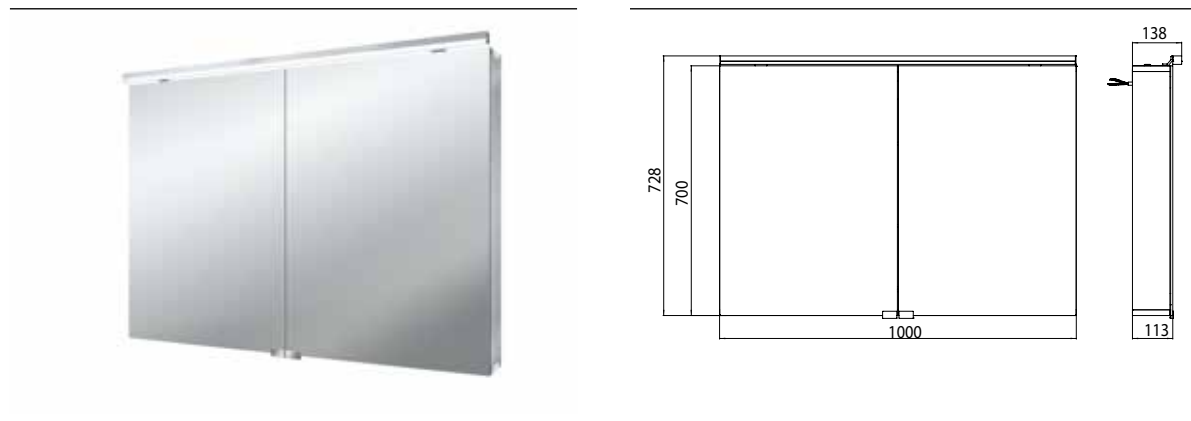

Illuminated mirror cabinet flat (LED), 1.000 mm, IP 44, 12 W, without washbasin illumination

Art.No.9797 050 65

wall-mounted model, 2 adjustable shelves, 2 doors, 1 socket, 1 switch, height: 728 mm, LED-Light
(Version with washbasin illumination: 2 sockets, 2 switch)