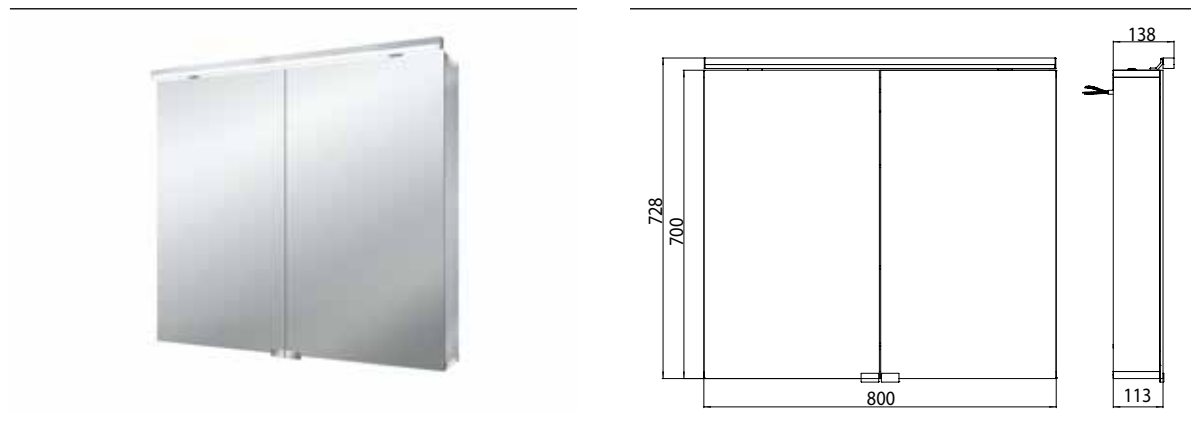

Illuminated mirror cabinet flat (LED), 800 mm, IP 44, 10 W, without washbasin illumination

Art.No.9797 050 64

wall-mounted model, 2 adjustable shelves, 2 doors, 1 socket, 1 switch, height: 728 mm, LED-Light
(Version with washbasin illumination: 2 sockets, 2 switch)