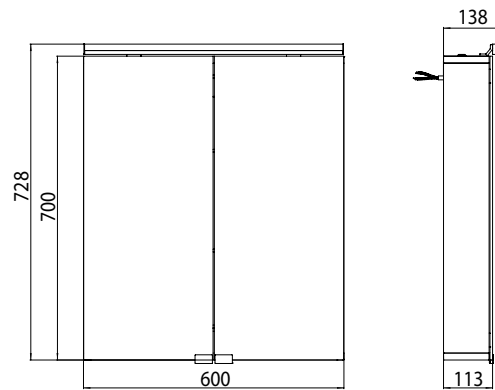

Illuminated mirror cabinet flat (LED), 600 mm, IP 44, 7 W, without washbasin illumination

Art.No.9797 050 63

wall-mounted model, 2 adjustable shelves, 2 doors, 1 socket, 1 switch, height: 728 mm, LED-Light  
(Version with washbasin illumination: 2 sockets, 2 switch)