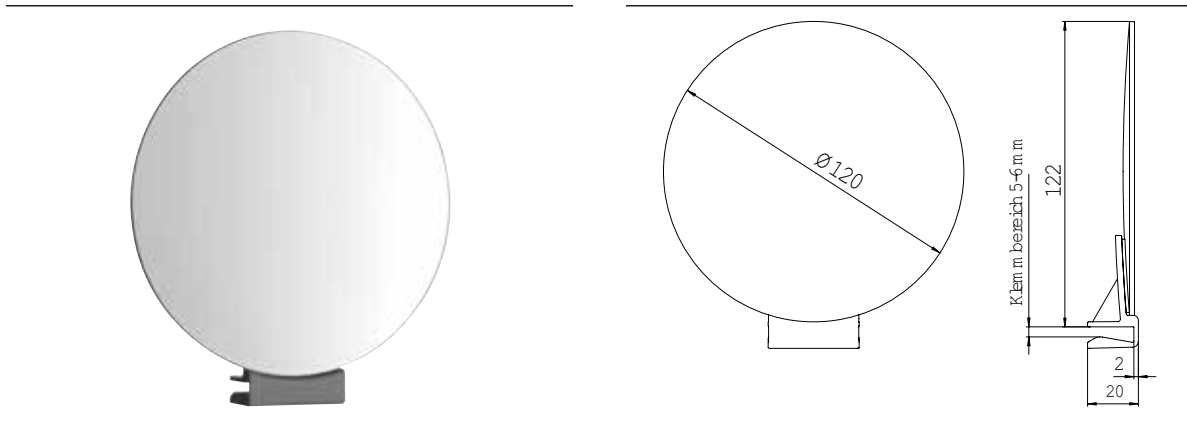

Shaving and cosmetic mirror

Art.No.9795 164 00

Clip-on, max. thickness: 5-6 mm, 3 magnifying glass