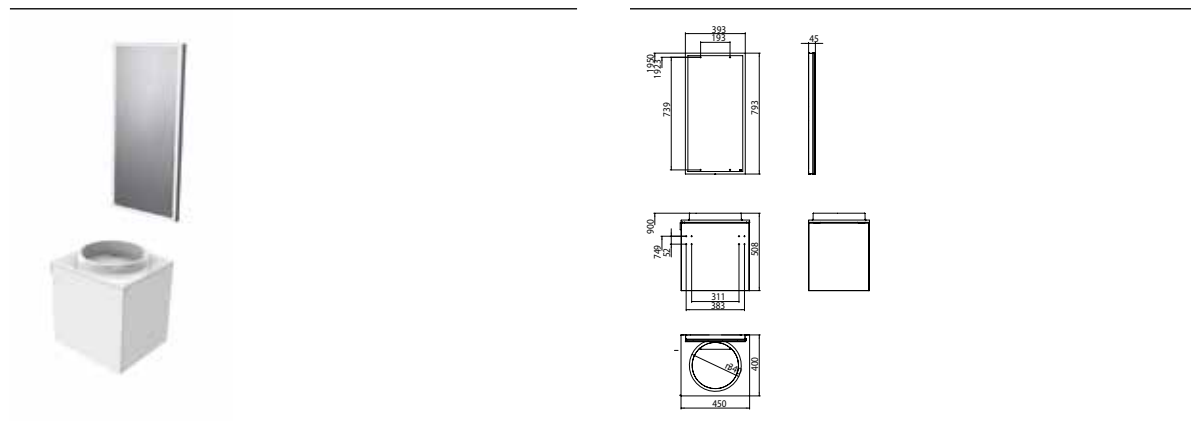

Guests vanity unit-Set (mineral composite), 450 mm black

Art.No.9582 000 11

door pull left, without tap hole and LED-illuminated mirror Prestige, 393 x 793 mm (optional towel holder)