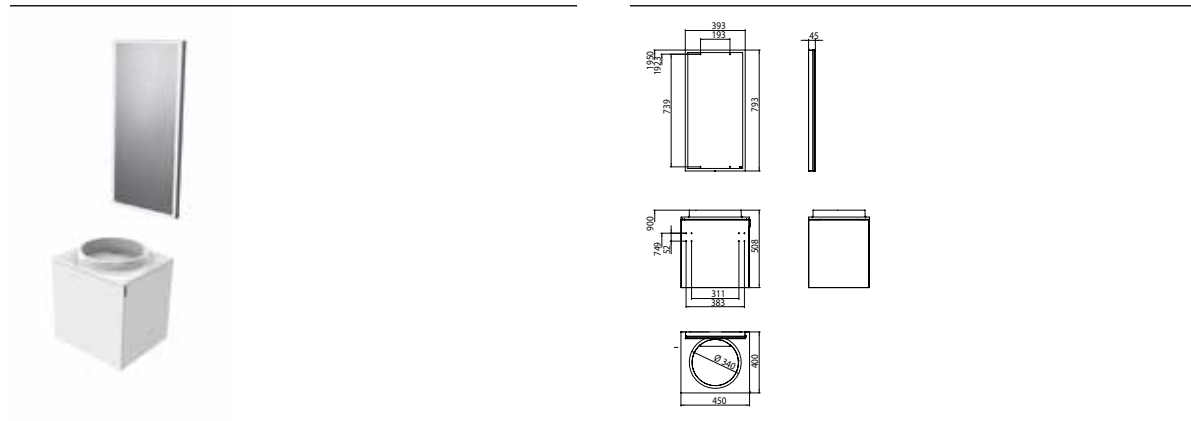

Guests vanity unit-Set (mineral composite), 450 mm black

Art.No.9582 000 10

door pull right, without tap hole and LED-illuminated mirror Prestige, 393 x 793 mm (optional towel holder)