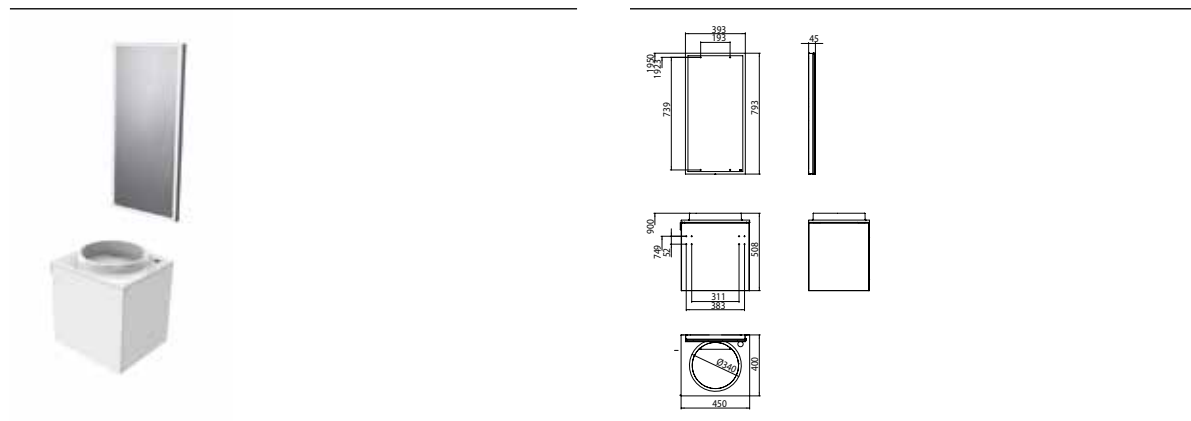

Guests vanity unit-Set (mineral composite), 450 mm black

Art.No.9582 000 07

door pull left, tap hole right and LED-illuminated mirror Prestige, 393 x 793 mm (optional towel holder)