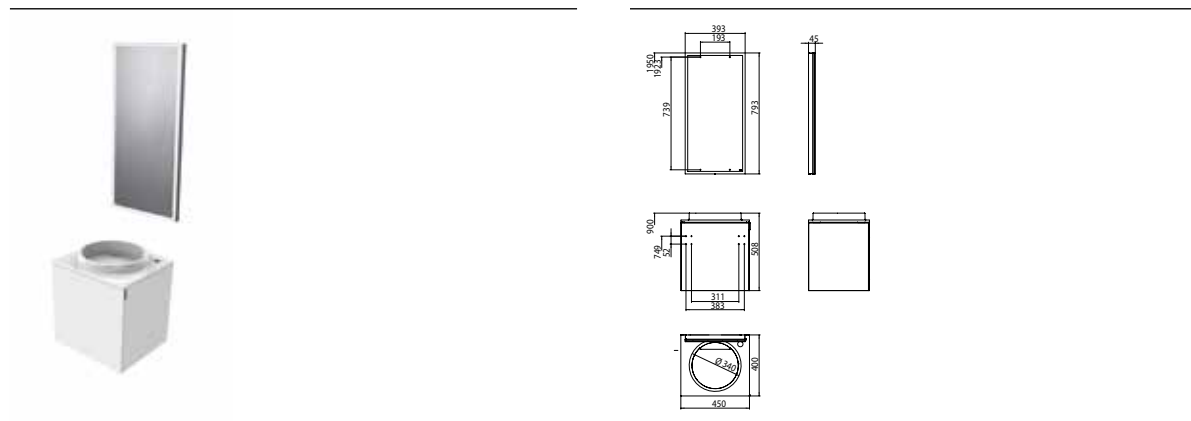

Guests vanity unit-Set (mineral composite), 450 mm black

Art.No.9582 000 06

door pull right, tap hole right and LED-illuminated mirror Prestige, 393 x 793 mm (optional towel holder)