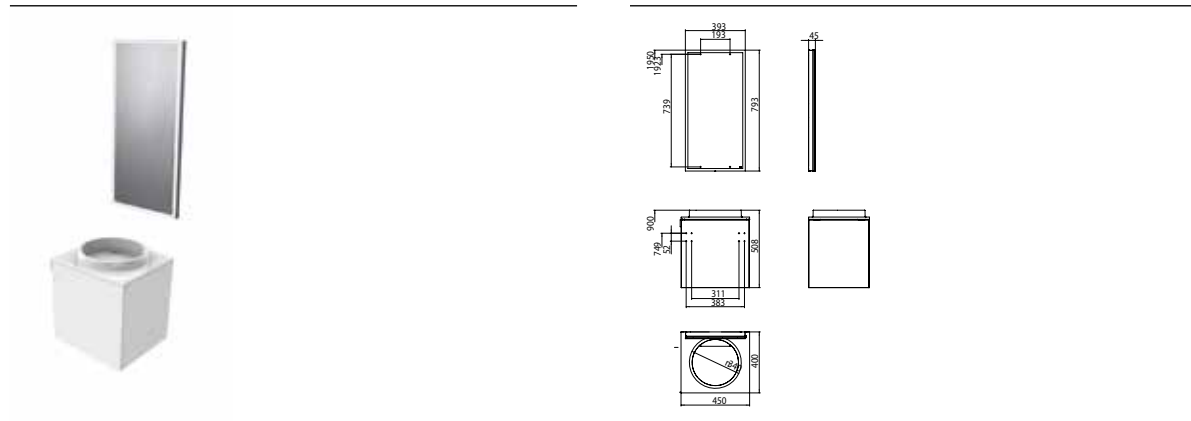

Guests vanity unit-Set (mineral composite), 450 mm optiwhite

Art.No.9582 000 05

door pull left, without tap hole and LED-illuminated mirror Prestige, 393 x 793 mm (optional towel holder)