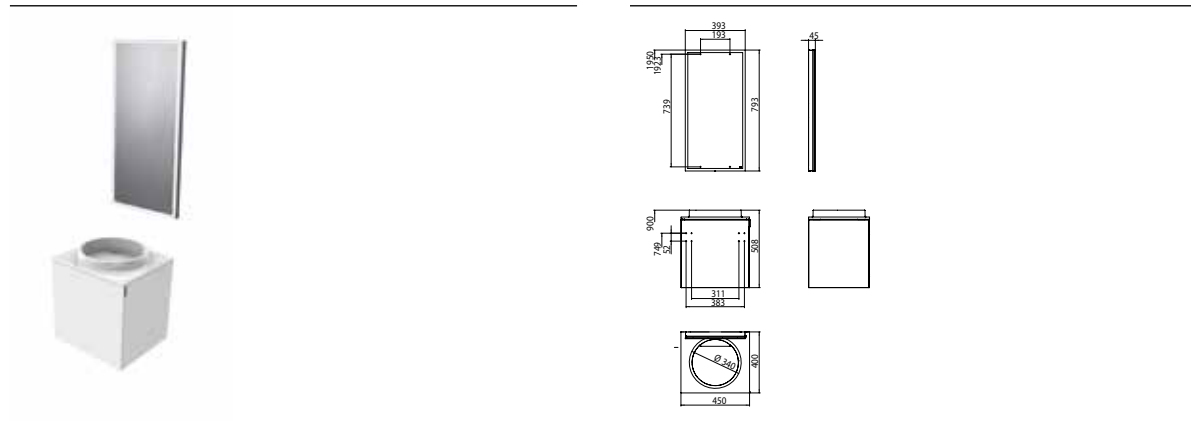

Guests vanity unit-Set (mineral composite), 450 mm optiwhite

Art.No.9582 000 04

door pull right, without tap hole and LED-illuminated mirror Prestige, 393 x 793 mm (optional towel holder)