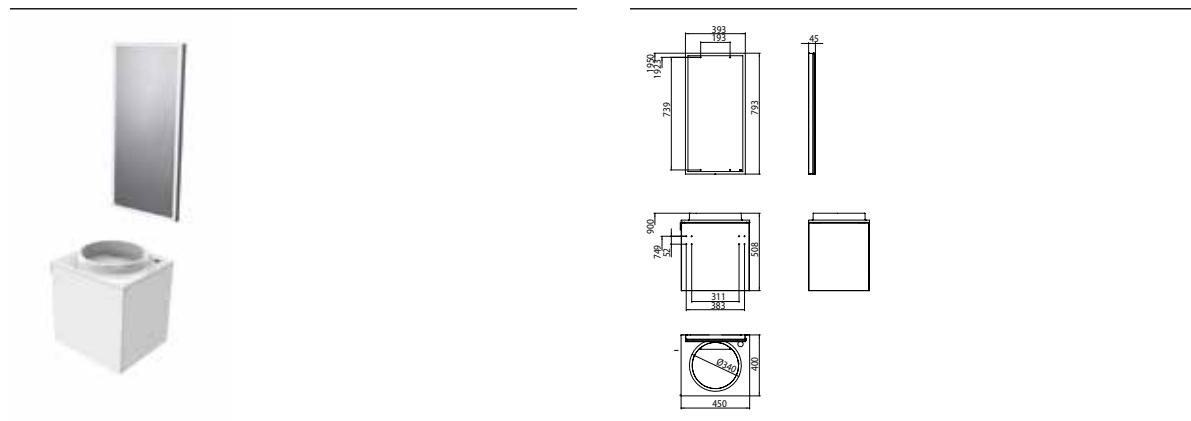

Guests vanity unit-Set (mineral composite), 450 mm optiwhite

Art.No.9582 000 01

door pull left, tap hole right and LED-illuminated mirror Prestige, 393 x 793 mm (optional towel holder)