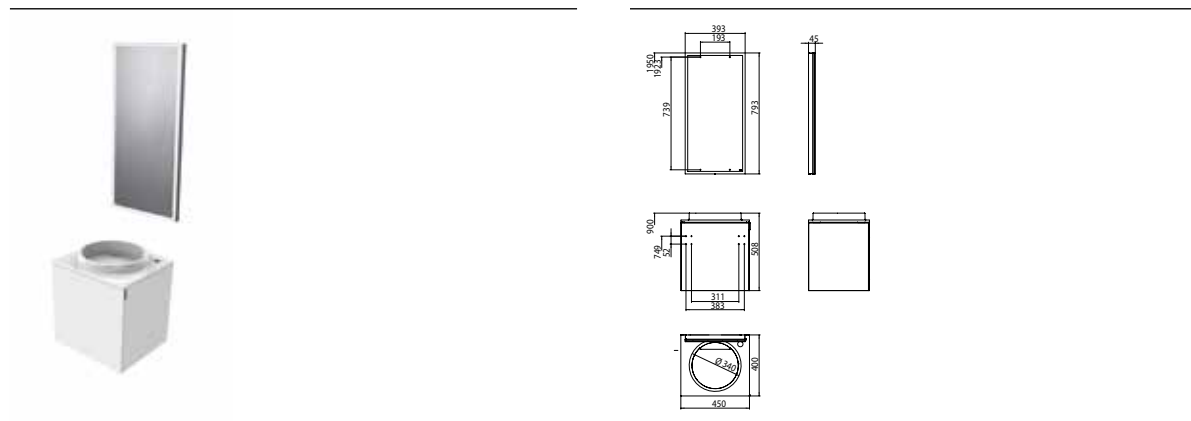

Guests vanity unit-Set (mineral composite), 450 mm optiwhite

Art.No.9582 000 00

door pull right, tap hole right and LED-illuminated mirror Prestige, 393 x 793 mm (optional towel holder)