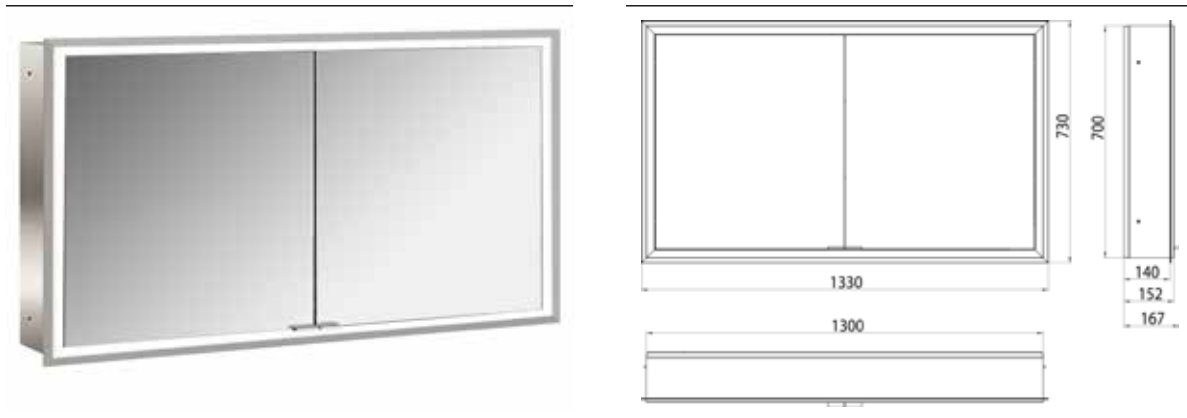

Illuminated mirror cabinet prime, 1.300 mm, 2 doors, built-in version, IP 20 white back panel

Art.No.9497 061 95

with light-package, with mirrored or white glass back panel, 2 continuously adjustable crystal glass shelves, 2 doors, 2 sockets and 2 switches (brightness and luminous colour cold/warm continuously dimmable), height: 730 mm, surrounding LED-lights, IP 20, energy efficiency grade: A - A++