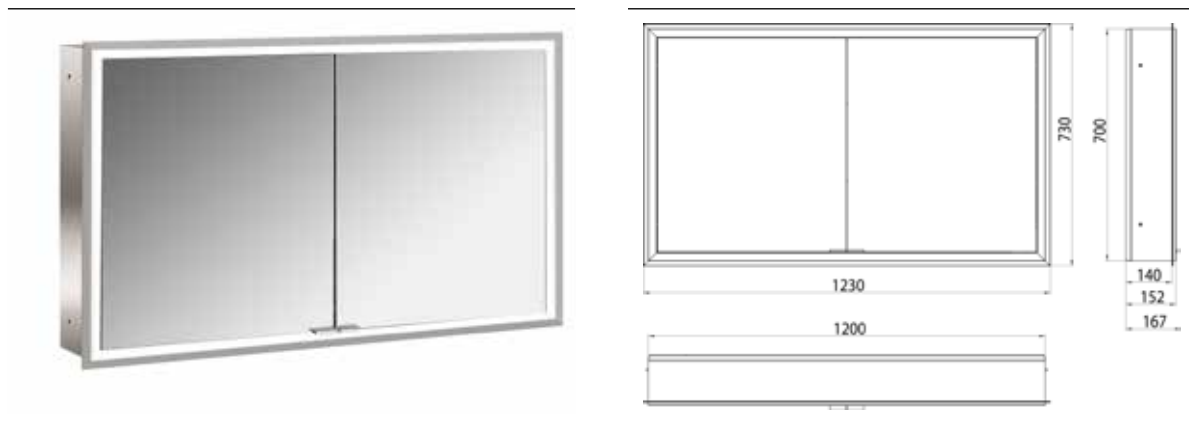

Illuminated mirror cabinet prime, 1.200 mm, 2 doors, built-in version, IP 20 white back panel

Art.No.9497 061 94

with light-package, with mirrored or white glass back panel, 2 continuously adjustable crystal glass shelves, 2 doors, 2 sockets and 2 switches (brightness and luminous colour cold/warm continuously dimmable), height: 730 mm, surrounding LED-lights, IP 20, energy efficiency grade: A - A++