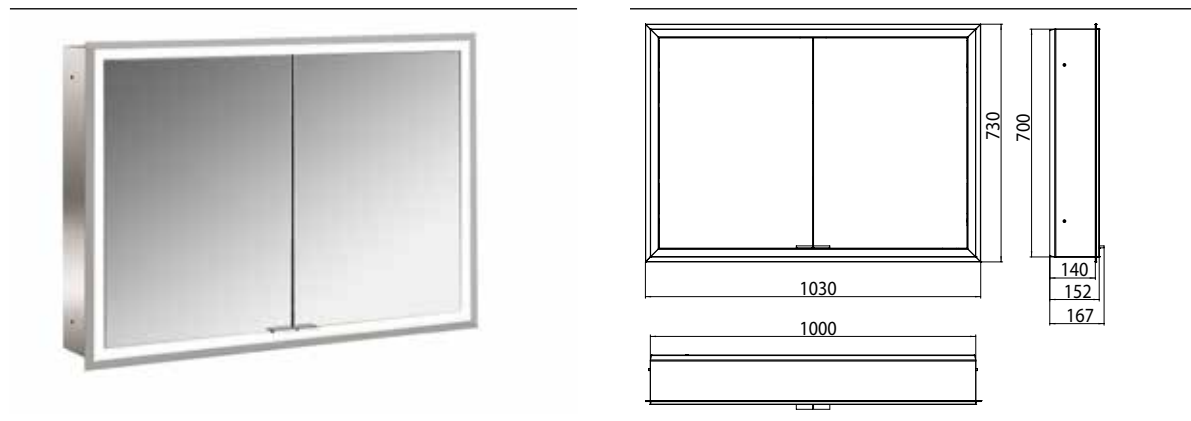

Illuminated mirror cabinet prime, 1.000 mm, 2 doors, built-in version, IP 20 white back panel

Art.No.9497 061 93

with light-package, with mirrored or white glass back panel, 2 continuously adjustable crystal glass shelves, 2 doors, 2 sockets and 2 switches (brightness and luminous colour cold/warm continuously dimmable), height: 730 mm, surrounding LED-lights, IP 20, energy efficiency grade: A - A++