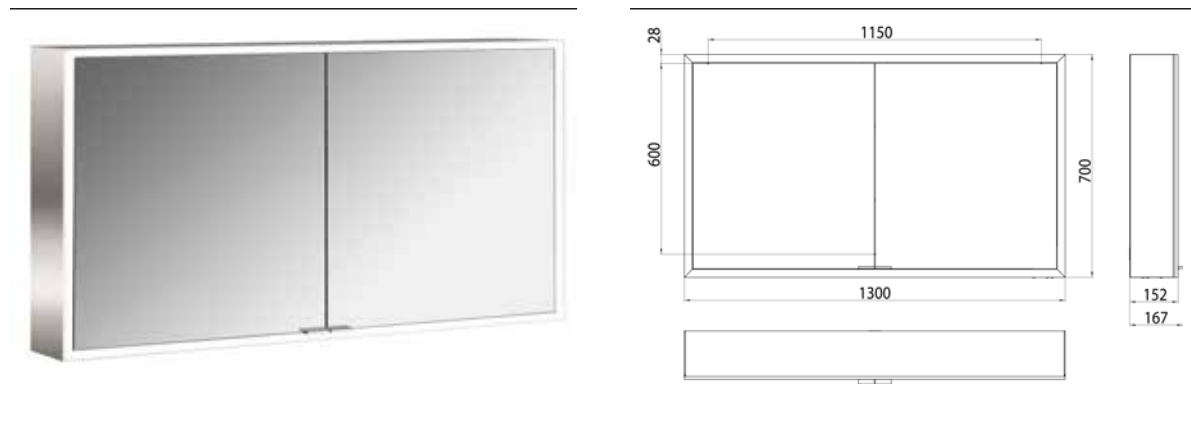

Illuminated mirror cabinet prime, 1.300 mm, 2 doors, wall-mounted version, IP 20 white back panel

Art.No.9497 061 85

with light-package, with mirrored or white glass back panel, mirrored side panels, 2 continuously adjustable crystal glass shelves, 2 doors, 2 sockets and 2 switches (brightness and luminous colour cold/warm continuously dimmable), height: 700 mm, surrounding LED-lights, IP 20, energy efficiency grade: A - A++